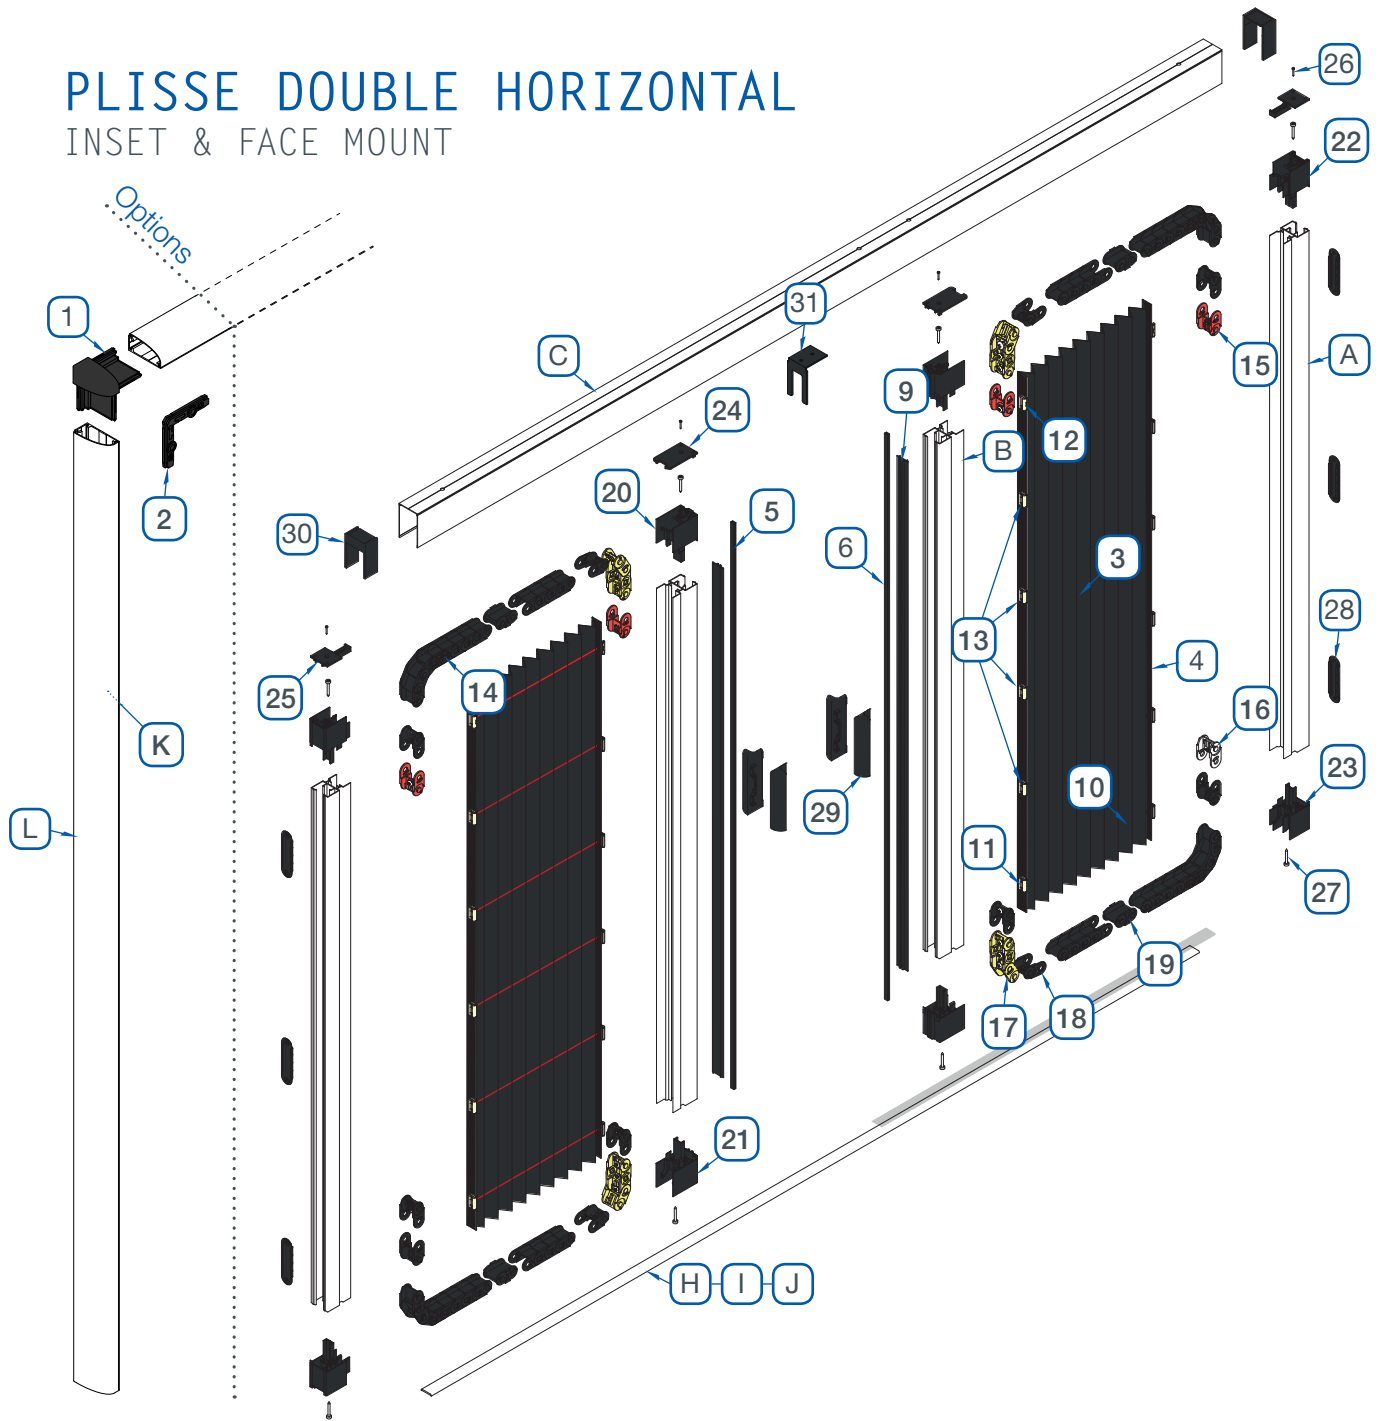

Opening options

Max dimensions

PLISSE DOUBLE HORIZONTAL

INSET & FACE MOUNT

Profiles sections