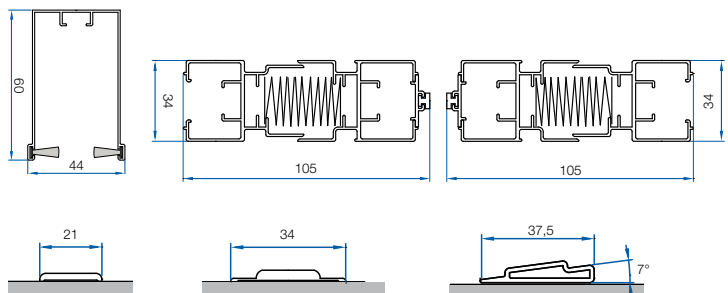

Profiles sections

Opening options

Max dimensions

Width	Height
2000	3200