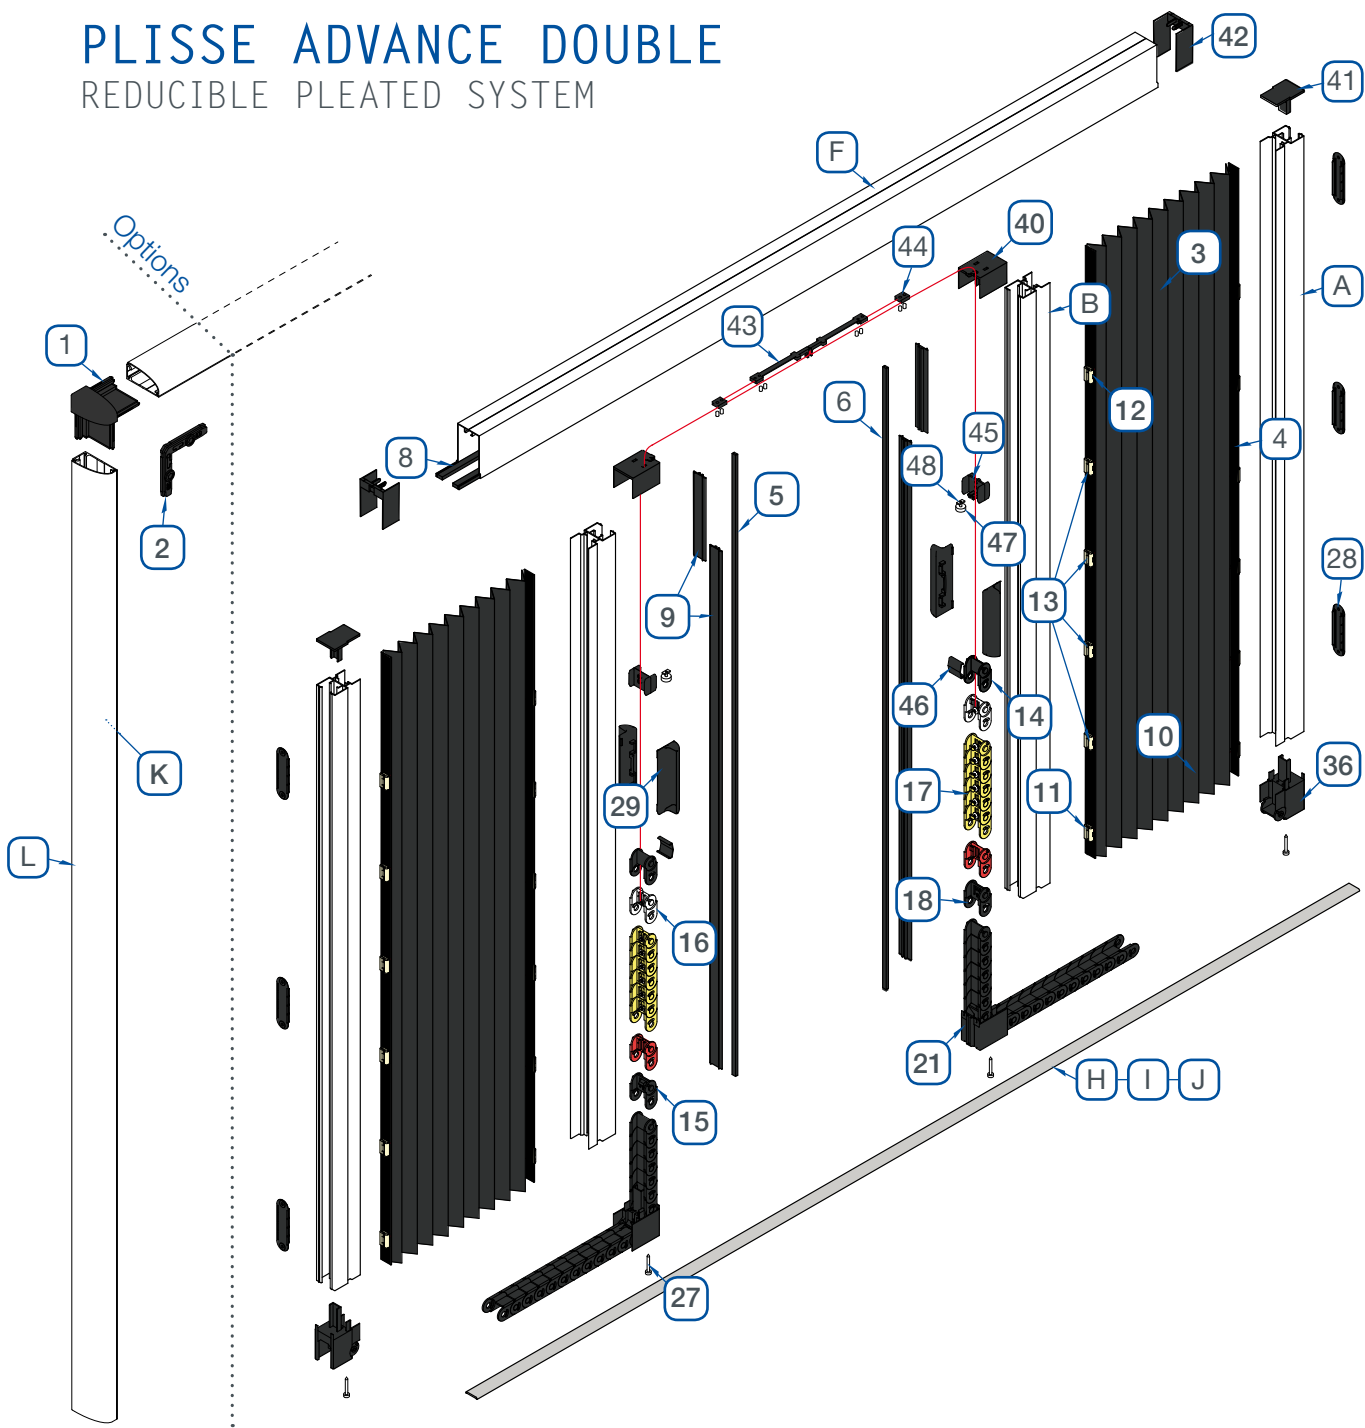

PLISSE ADVANCE DOUBLE

REDUCIBLE PLEATED SYSTEM