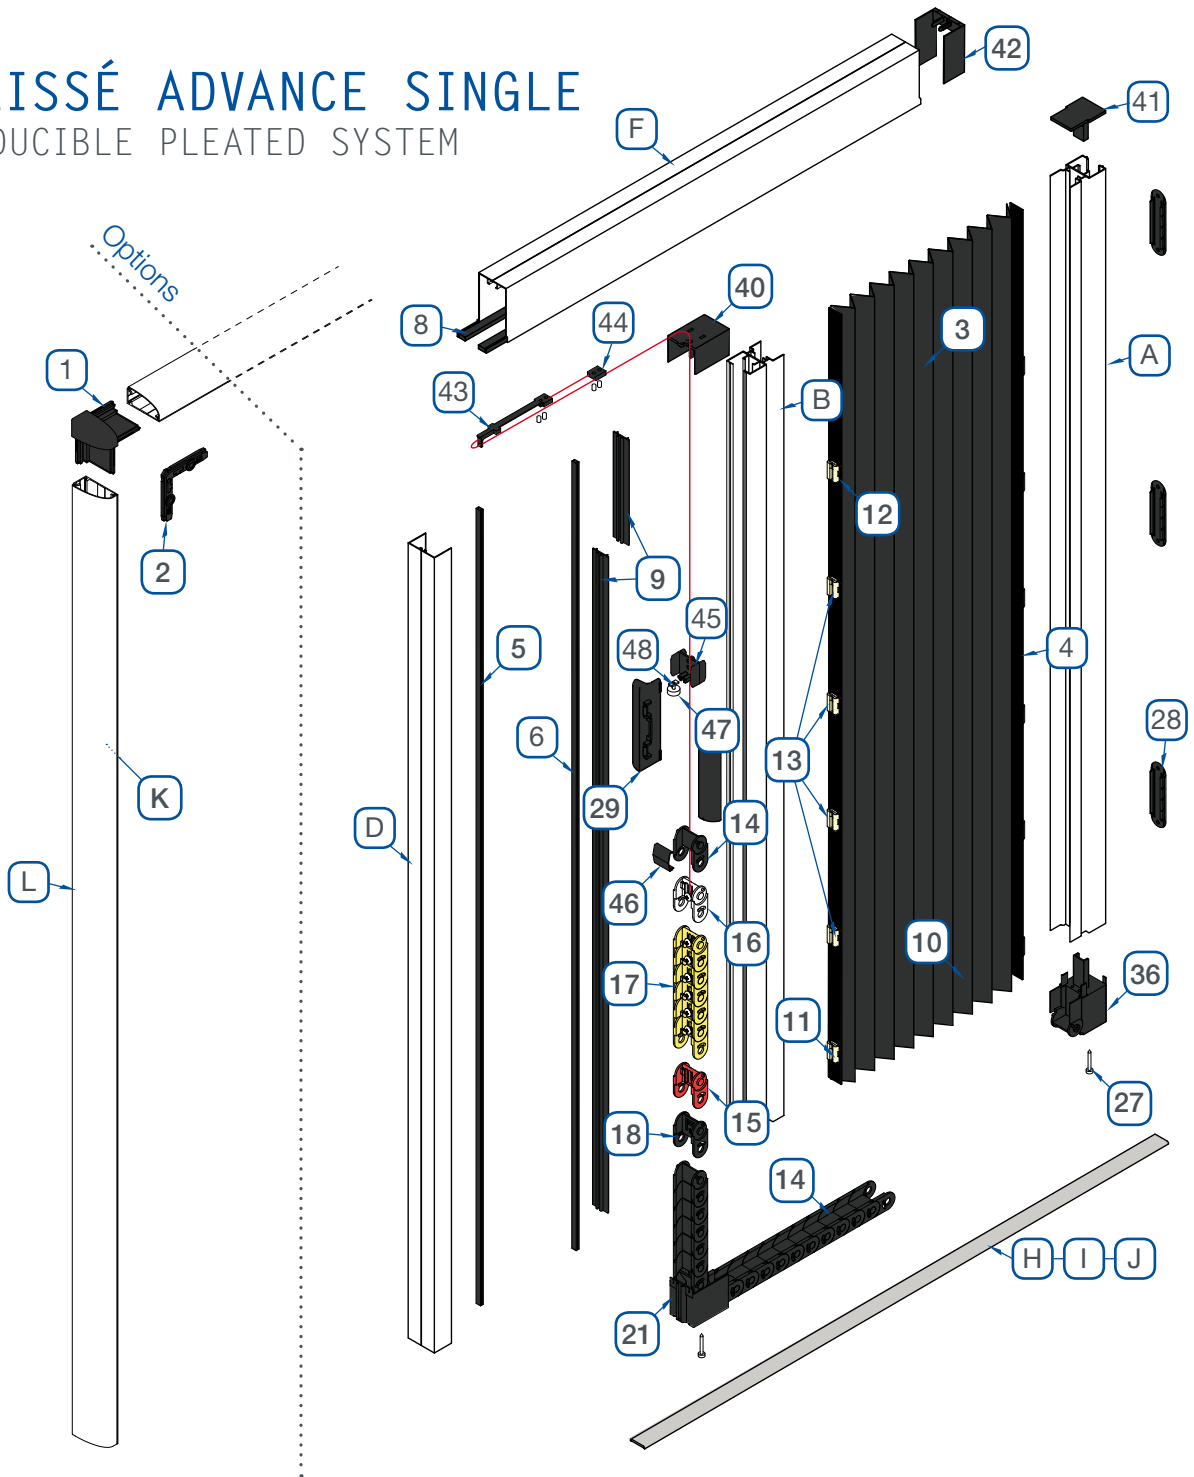

PLISSÉ ADVANCE SINGLE

REDUCIBLE PLEATED SYSTEM