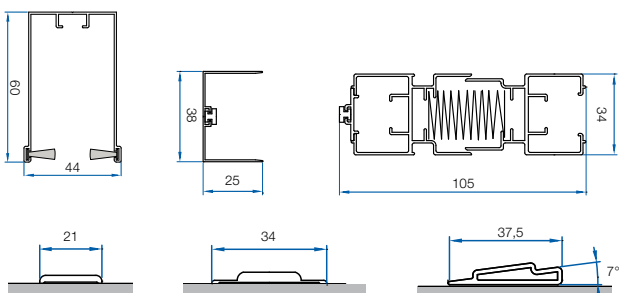

Profiles sections

Opening options

Max dimensions

Width	Height
1900	2600