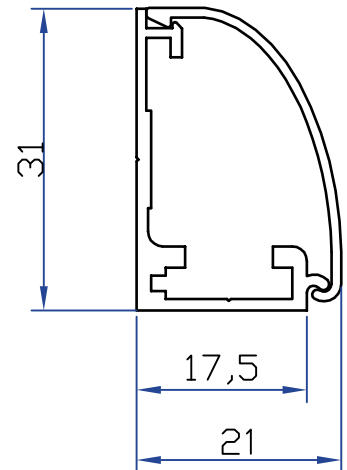

Front fixing profiles, ideal for Plisse insect screen but not only!

Front Fixing Installation

Special Profiles

SPECIAL PROFILES FRONTAL FIXING

Profile 21x45

05-00220-xx

05-00230-xx

Profile 21x31

07-00060-xx

07-00070-xx

Corners (45° & 90° cutting)

05-13380-0x
For both 21x31 & 21x45 profiles

05-13350-0x
Only for 21x45 profile