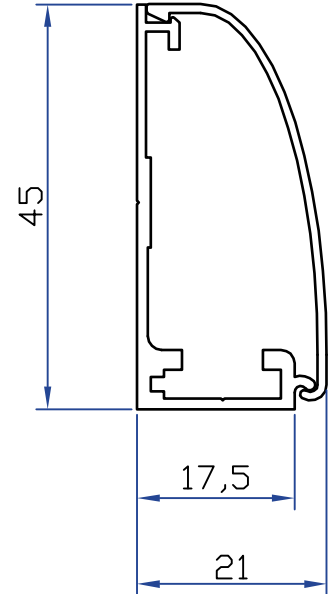

Front fixing profiles, ideal for Plisse insect screen but not only!

Front Fixing Installation

Special Profiles

SPECIAL PROFILES FRONTAL FIXING

Profile 21x45

05-00220-xx

05-00230-xx

Profile 21x31

07-00060-xx

07-00070-xx

Corners (45° & 90° cutting)

05-13380-0x
For both 21x31 & 21x45 profiles

05-13350-0x
Only for 21x45 profile