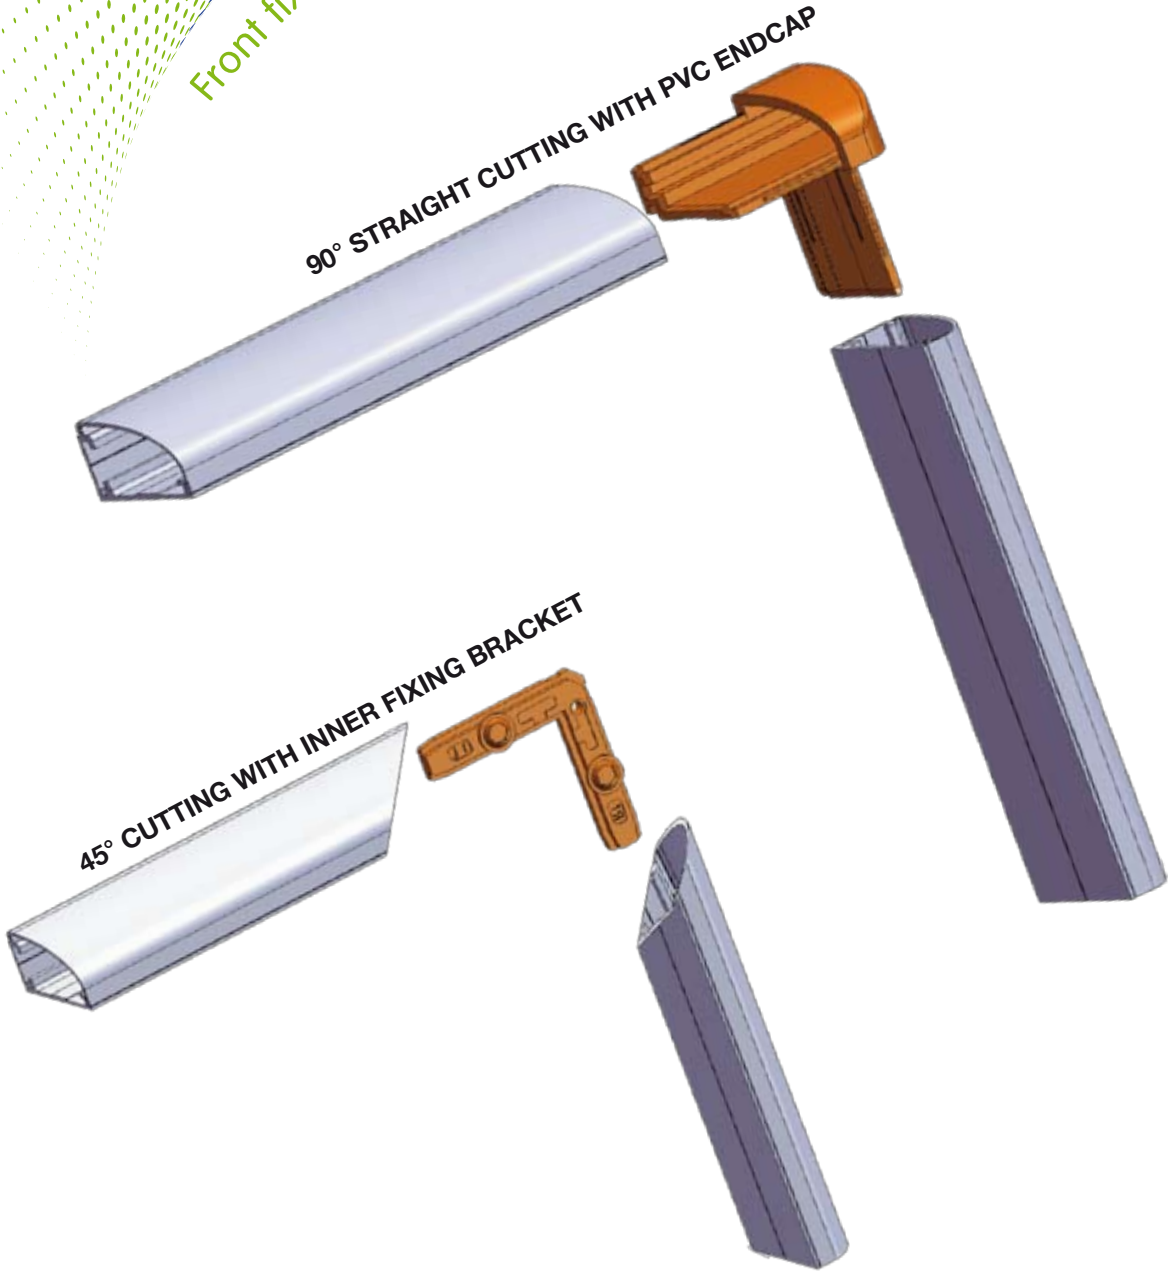

Front fixing profiles, ideal for Plisse insect screen but not only!

Front Fixing Installation

Special Profiles

SPECIAL PROFILES FRONTAL FIXING

Profile 21x45

05-00220-xx

05-00230-xx

Profile 21x31

07-00060-xx

07-00070-xx

Corners (45° & 90° cutting)

05-13380-0x
For both 21x31 & 21x45 profiles

05-13350-0x
Only for 21x45 profile